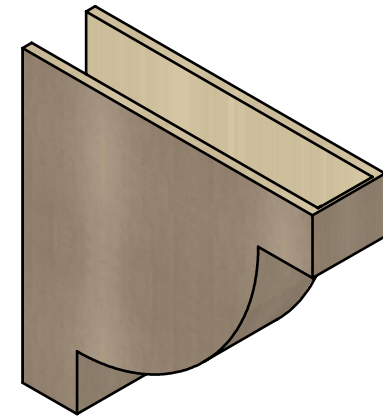

ITEM NUMBER: CORU08X32X32ALPRCPR

8"W X 32"D X 32"H SERIES 1 THIN ALPINE ROUGH CEDAR TIMBERTHANE FAUX WOOD CORBEL, PRIMED

SIDE PROFILE

FRONT PROFILE

ISOMETRIC

EKENA MILLWORK
2300 WEST MAIN ST.
CLARKSVILLE, TX 75426
TOLL FREE: 866-607-0453
WWW.EKENAMILLWORK.COM

NOTES

1. INSTALLATION TO BE COMPLETED IN ACCORDANCE WITH MANUFACTURER'S SPECIFICATIONS.
2. DRAWING MAY NOT BE TO SCALE
3. THIS DRAWING IS INTENDED FOR DESIGN AND PLANNING PURPOSES ONLY.
4. ALL INFORMATION CONTAINED HEREIN WAS CURRENT AT THE TIME OF DEVELOPMENT BUT MUST BE REVIEWED AND APPROVED BY THE PRODUCT MANUFACTURER TO BE CONSIDERED ACCURATE.
5. TIMBERTHANE ARCHITECTURAL PRODUCTS ARE MADE FROM HIGH DENSITY URETHANE AND COME FACTORY PRIMED