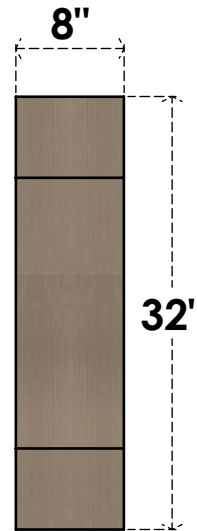

ITEM NUMBER: CORU08X32X32ALPRCPR

8"W X 32"D X 32"H SERIES 1 THIN ALPINE ROUGH CEDAR TIMBERTHANE FAUX WOOD CORBEL, PRIMED

SIDE PROFILE

FRONT PROFILE

ISOMETRIC

EKENA MILLWORK
2300 WEST MAIN ST.
CLARKSVILLE, TX 75426
TOLL FREE: 866-607-0453
WWW.EKENAMILLWORK.COM

NOTES

1. INSTALLATION TO BE COMPLETED IN ACCORDANCE WITH MANUFACTURER'S SPECIFICATIONS.
2. DRAWING MAY NOT BE TO SCALE
3. THIS DRAWING IS INTENDED FOR DESIGN AND PLANNING PURPOSES ONLY.
4. ALL INFORMATION CONTAINED HEREIN WAS CURRENT AT THE TIME OF DEVELOPMENT BUT MUST BE REVIEWED AND APPROVED BY THE PRODUCT MANUFACTURER TO BE CONSIDERED ACCURATE.
5. TIMBERTHANE ARCHITECTURAL PRODUCTS ARE MADE FROM HIGH DENSITY URETHANE AND COME FACTORY PRIMED