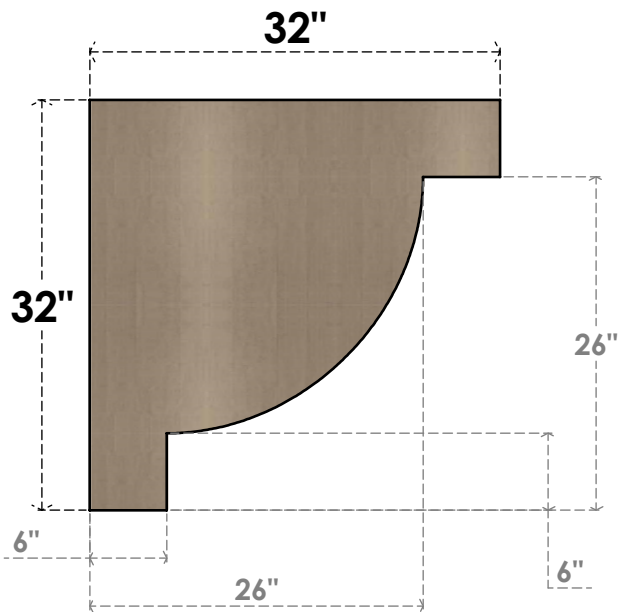

ITEM NUMBER: CORU08X32X32ALPRCPR

8"W X 32"D X 32"H SERIES 1 THIN ALPINE ROUGH CEDAR TIMBERTHANE FAUX WOOD CORBEL, PRIMED

SIDE PROFILE

FRONT PROFILE

ISOMETRIC

EKENA MILLWORK
2300 WEST MAIN ST.
CLARKSVILLE, TX 75426
TOLL FREE: 866-607-0453
WWW.EKENAMILLWORK.COM

NOTES

1. INSTALLATION TO BE COMPLETED IN ACCORDANCE WITH MANUFACTURER'S SPECIFICATIONS.
2. DRAWING MAY NOT BE TO SCALE
3. THIS DRAWING IS INTENDED FOR DESIGN AND PLANNING PURPOSES ONLY.
4. ALL INFORMATION CONTAINED HEREIN WAS CURRENT AT THE TIME OF DEVELOPMENT BUT MUST BE REVIEWED AND APPROVED BY THE PRODUCT MANUFACTURER TO BE CONSIDERED ACCURATE.
5. TIMBERTHANE ARCHITECTURAL PRODUCTS ARE MADE FROM HIGH DENSITY URETHANE AND COME FACTORY PRIMED